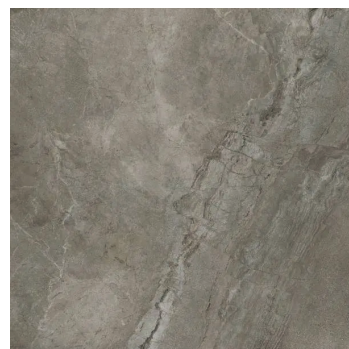

**120x120
RIVER
NATURAL
MATT**

Codice/Code:
OG14

Superficie / Surface:
MATT

Spessore / Thickness:
9 mm

Formato / Size:
120X120

Scelta / Choice:
SE

Disponibilita' / Availability:
961,92 m2

Brand:
REFIN

Prezzo / Price
13,90€