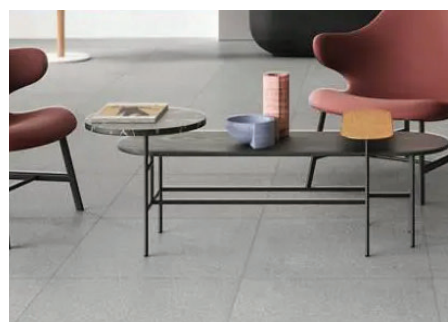

**60X60
FLAKE DARK
SMALL
SOFT**

Codice/Code:
MK67

Superficie / Surface:
SOFT

Spessore / Thickness:
9 mm

Formato / Size:
60X60

Scelta / Choice:
1C° - 2

Disponibilita' / Availability:

1c 407,16 m2

2° 56,16 m2

Brand:
REFIN

Prezzo / Price
13,00€