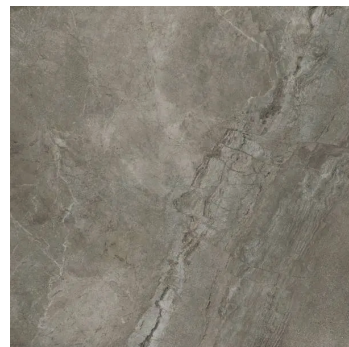

**120x120
RIVER
NATURAL
SOFT**

Codice/Code:

OI21

Superficie / Surface:

SOFT

Spessore / Thickness:

9 mm

Formato / Size:

120X120

Scelta / Choice:

SE

Disponibilita' / Availability:

241,92 m2

Brand:

REFIN

Prezzo / Price

13,90€